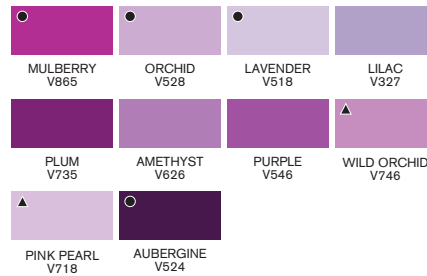

yellows

oranges

pinks

reds

promarker neon™

magentas

violets

blues

black + blender

promarker metallic™

greens

earth tones

greys