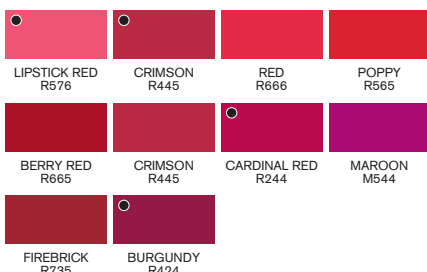

yellows

oranges

pinks

reds

promarker neon™

magentas

violets

blues

black + blender

promarker metallic™

greens

earth tones

greys