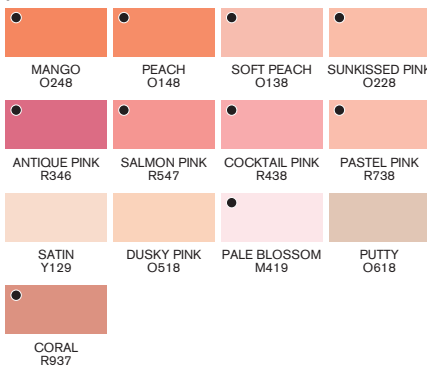

yellows

oranges

pinks

reds

promarker neon™

magentas

violets

blues

black + blender

promarker metallic™

greens

earth tones

greys