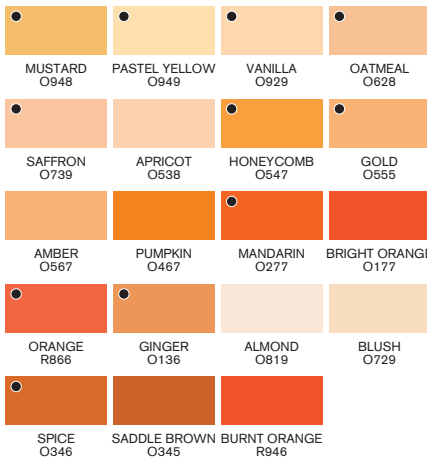

yellows

oranges

pinks

reds

promarker neon™

magentas

violets

blues

black + blender

promarker metallic™

greens

earth tones

greys