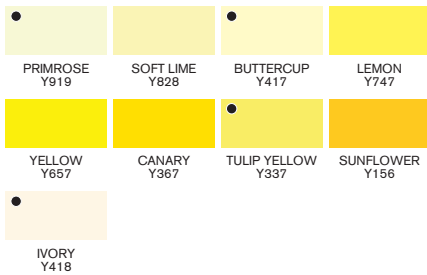

yellows

oranges

pinks

reds

promarker neon™

magentas

violets

blues

black + blender

promarker metallic™

greens

earth tones

greys